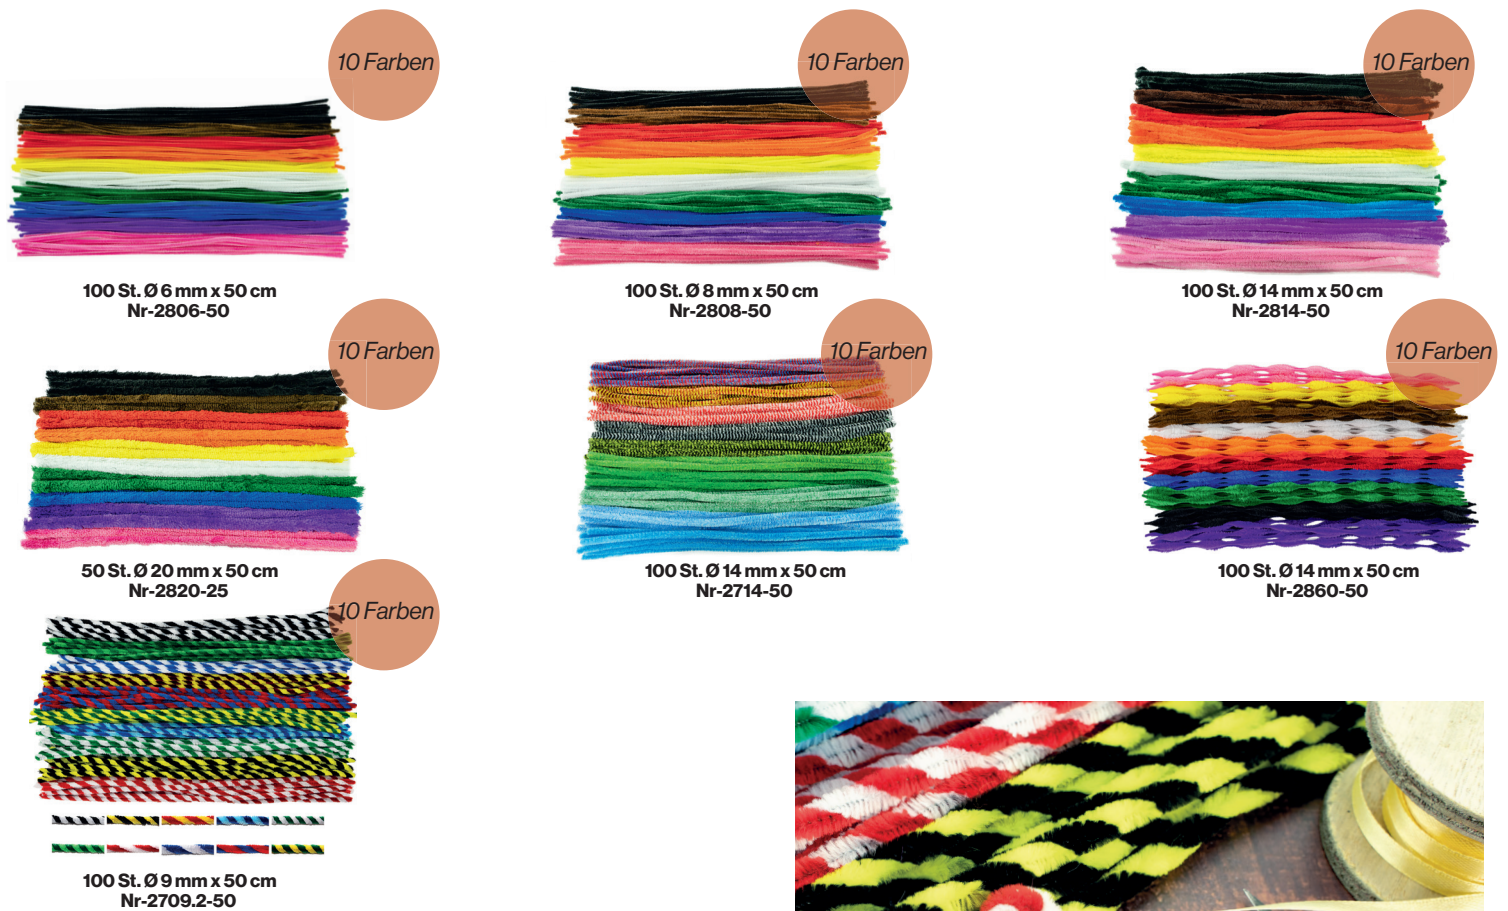

100 St. Ø 6 mm x 50 cm
Nr-2806-50

100 St. Ø 8 mm x 50 cm
Nr-2808-50

100 St. Ø 14 mm x 50 cm
Nr-2814-50

50 St. Ø 20 mm x 50 cm
Nr-2820-25

100 St. Ø 14 mm x 50 cm
Nr-2714-50

100 St. Ø 14 mm x 50 cm
Nr-2860-50

100 St. Ø 9 mm x 50 cm
Nr-2709.2-50

PFEIFENPUTZER GROSSPACKUNG
PIPE CLEANER BIG PACK

Art.Nr	Größe	SB-Beutel
2806-50	Ø 6 mm x 50 cm	100
2808-50	Ø 8 mm x 50 cm	100
2814-50	Ø 14 mm x 50 cm	100
2820-25	Ø 20 mm x 50 cm	50
2714-50	Ø 14 mm x 50 cm	100
2860-50	Ø 14 mm x 50 cm	100
2709.2-50	Ø 9 mm x 50 cm	100