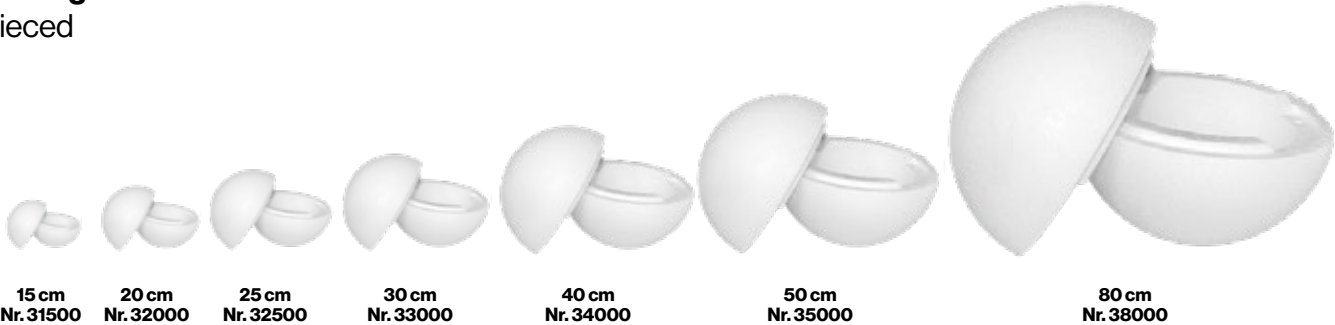

Kugel 2-teilig
Ball 2-pieced

1

5

5

1

1

1

1

100

50

21

15

6

3

1